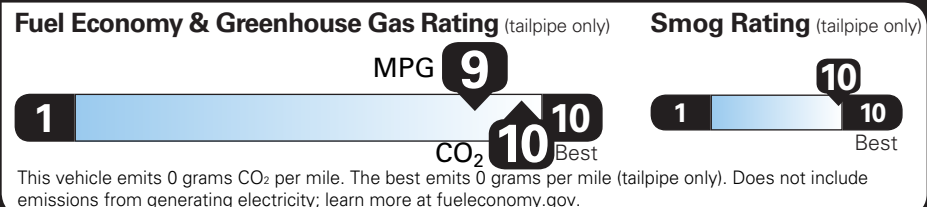

Actual results will vary for many reasons, including driving conditions and how you drive and maintain your vehicle. The average new vehicle gets 28 MPG and costs $9,750 to fuel over 5 years. Cost estimates are based on 15,000 miles per year at $0.15 per kW-hr. MPGe is miles per gasoline gallon equivalent. Vehicle emissions are a significant cause of climate change and smog.

fuel economy.gov
Calculate personalized estimates and compare vehicles

GOVERNMENT 5-STAR SAFETY RATINGS

Overall Vehicle Score ★★★★★

Based on the combined ratings of frontal, side and rollover. Should ONLY be compared to other vehicles of similar size and weight.

Frontal Crash ★★★★★
Driver Passenger

Based on the risk of injury in a frontal impact. Should ONLY be compared to other vehicles of similar size and weight.

Side Crash ★★★★★
Front seat Rear seat

Based on the risk of injury in a side impact.

Rollover ★★★★★

Based on the risk of rollover in a single-vehicle crash.

Star ratings range from 1 to 5 stars (★★★★★) with 5 being the highest.
Source: National Highway Traffic Safety Administration (NHTSA)
www.safercar.gov or 1-888-327-4236

Equipped with the safety and security of OnStar®

Visit onstar.com for details.

onstar.com/privacy

PARTS CONTENT INFORMATION

This label has been applied pursuant to Federal law – Do not remove prior to delivery to the ultimate purchaser. *Includes Manufacturer's Recommended Pre-Delivery Service. Does not include dealer installed options and accessories not listed above, local taxes or license fees.

FOR VEHICLES IN THIS CARLINE:
U.S./CANADIAN PARTS CONTENT: 62%
MAJOR SOURCES OF FOREIGN PARTS CONTENT: CHINA 18%

NOTE: PARTS CONTENT DOES NOT INCLUDE FINAL ASSEMBLY, DISTRIBUTION, OR OTHER NON-PARTS COSTS.

FOR THIS VEHICLE:
FINAL ASSEMBLY POINT: SPRING HILL, TN U.S.A.
COUNTRY OF ORIGIN: ENGINE (MOTOR): CHINA
TRANSMISSION (ELECTRIC DRIVE UNIT): CHINA

© 2009 General Motors LLC
GMLBL_PROD_0043 - 10/23/2023

ORDER NO DQGZ4C SALES CODE E
SALES MODEL CODE 6MB26
DEALER NO 24274
FINAL ASSEMBLY:
SPRING HILL, TN U.S.A.

VIN 1GYKPSRL0RZ141621 REISSUE

DEALER TO WHOM DELIVERED
BLASIUS CADILLAC
PO BOX 2510
WATERBURY, CT 06723-2510