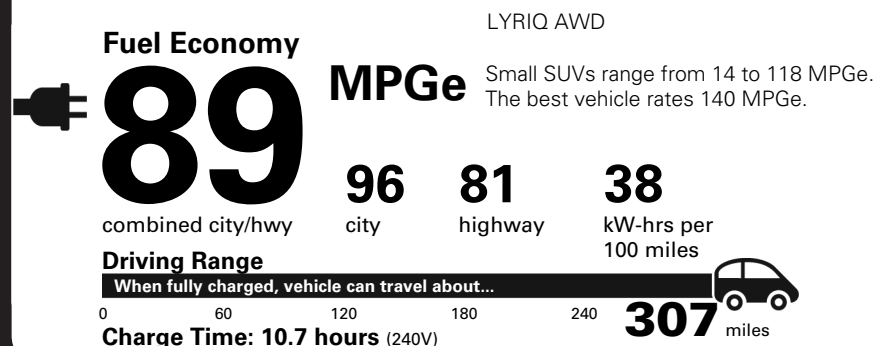

TOTAL OPTIONS	\$11,125.00
TOTAL VEHICLE & OPTIONS	\$80,320.00
DESTINATION CHARGE	1,395.00

TOTAL VEHICLE PRICE* \$81,715.00

EPA DOT Fuel Economy and Environment

Electric Vehicle

You save \$5,500 in fuel costs over 5 years compared to the average new vehicle.